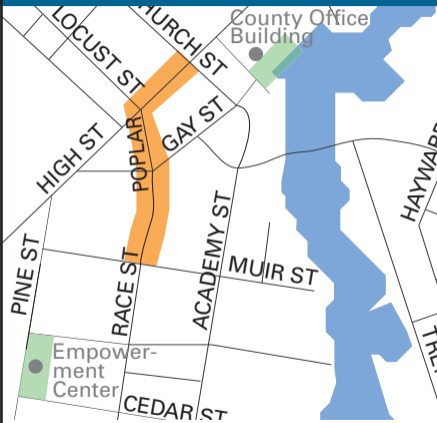

# Cambridge's Wireless Hot Spots

**How to log on:** Make sure your computer or handheld device is wireless-enabled (your computer must have a wireless adapter card). Search for the "Cambridge-MainStreet" wireless network and click connect. You should be able to browse the Internet and send web-based e-mail.

= wireless hotspots in progress

= planned future hotspots